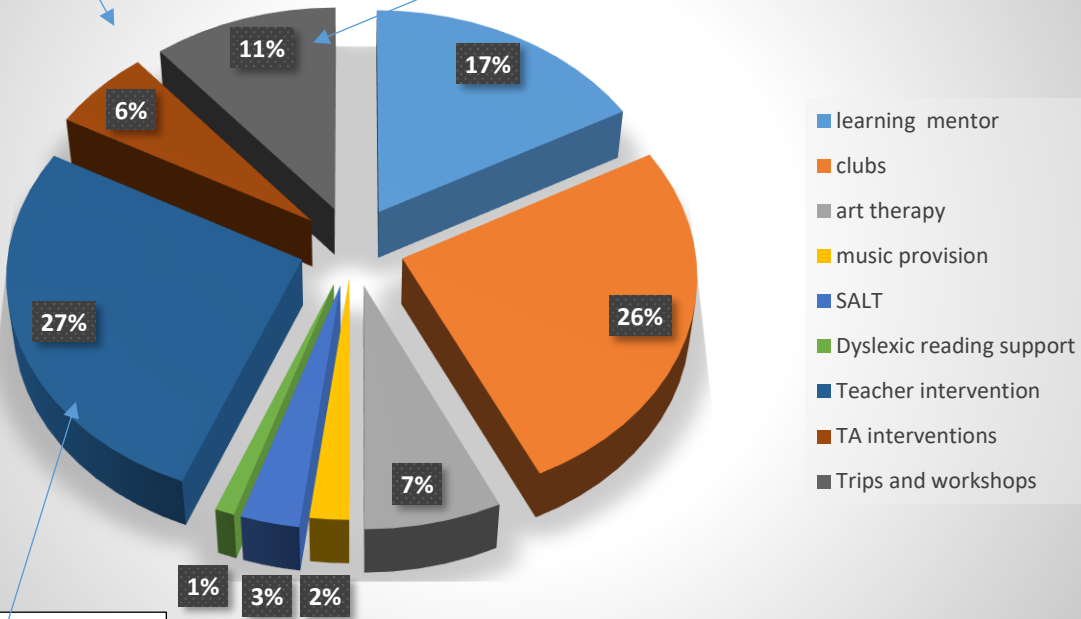

Teaching assistant support in lessons.  
 Teaching assistant withdrawal programme delivery.  
 EAL support.  
 Maths and English extra support.

Extra resources and additional equipment  
 School trips, journeys and workshops  
 Interpreter support for parents  
 School uniforms

### Pupil Premium Allocation 2017-18

1:1 tuition  
 Booster groups  
 Booster classes  
 Maths and English withdrawal groups  
 Extra Phonic support  
 After school booster classes  
 Revision resources