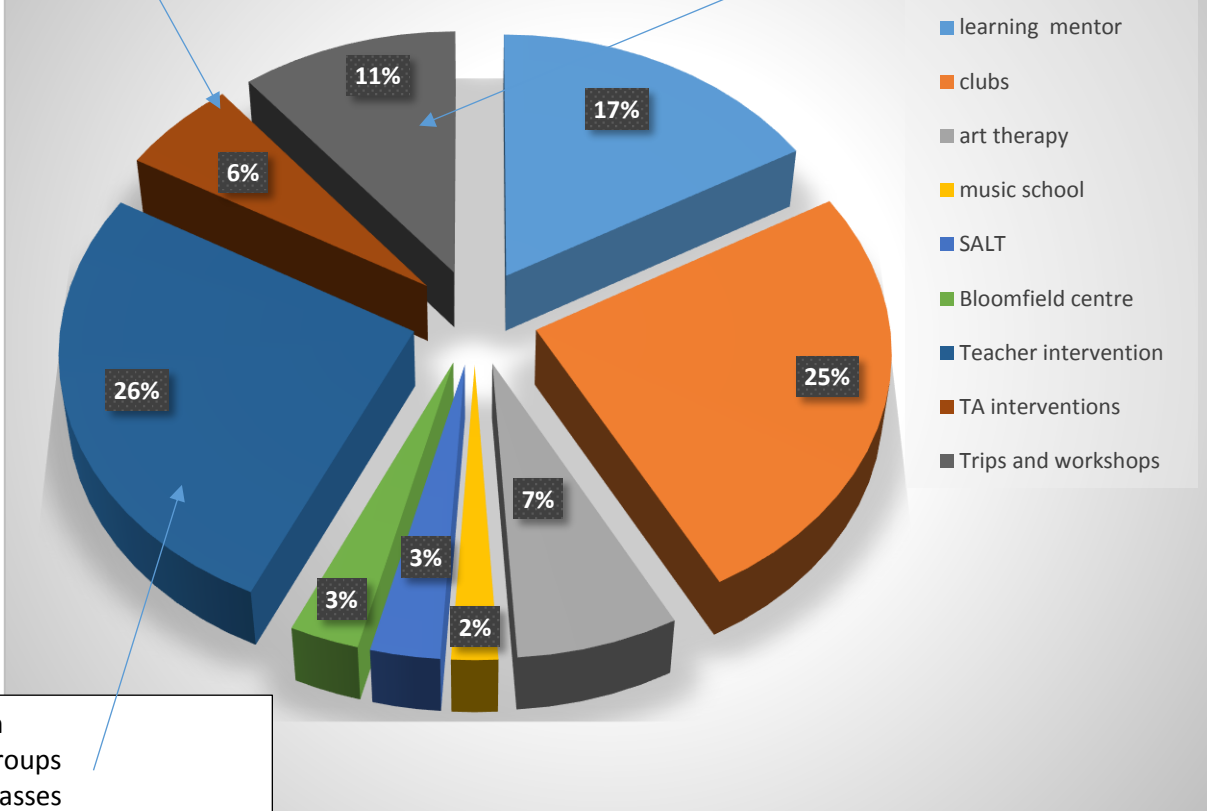

Teaching assistant support in lessons.
 Teaching assistant withdrawal programme delivery.
 EAL support.
 Maths and English extra support.

Extra resources and additional equipment
 School trips, journeys and workshops
 Interpreter support for parents
 School uniforms

Pupil Premium Allocation 2017-18

1:1 tuition
 Booster groups
 Booster classes
 Maths and English withdrawal groups
 Extra Phonic support
 Holiday booster classes